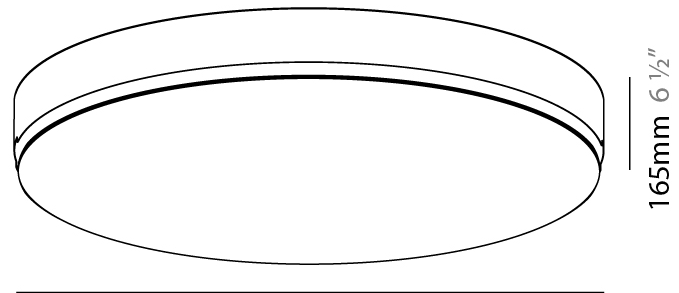

GENERAL

Series: Sign
Partner: Prolicht
Division: Architectural
Installation: Trimless
Product Type: Ceiling Recessed
Mounting Location: Ceiling
Light Distribution: Direct

PHYSICAL

Shape: Round
Diameter (mm): 630
Diameter (in): 24 ¹³/₁₆
Height (mm): 165
Height (in): 6 ¹/₂
Weight (kg): 8.3
Weight (lbs): 18.298
Diffuser: PMMA - Opal
Fixture Material: PMMA / Extruded Aluminum / Steel
Cut-out Measurements: 655mm / 25 13/16"
Upon Request: Unique Sizes Unique Ceiling Thickness Unique Mounting Depth Spot Inserts

ELECTRICAL

Lamp Type: LED (Zhaga Standard)
Input Wattage (W): 66.5
Total Output Wattage (W): 57
Dimming: [Tri-Mode (Non-Dimming and Phase Dimming (120Vac only) and 0-10V Dimming)](#)
Driver Included: Yes
Driver Location: Integrated
Driver Type: Constant Current - Universal
Driver Class: Class 2
Input Voltage (V): 120 - 277
Constant Current (MA): 500

LED

[Color Temperature (°K): 3000 / 4000](#)
Max. Delivered Lumen (lm): 6194 / 6594
Nominal Lumen (lm): 7410 / 8292 / 8512 / 8828
CRI: >80 CRI
Efficiency (%): 65% (5mm Perspex)|74%
Lamp Life (hrs): 50000
Upon Request: RGB-W Tunable White Special Color Temperature CRI90

OPTICAL

RATINGS AND CERTIFICATIONS

Certified By: Certified for North American Standards
IP rating: IP20

Ø 630mm 24 ¹³/₁₆"

165mm 6 ¹/₂"